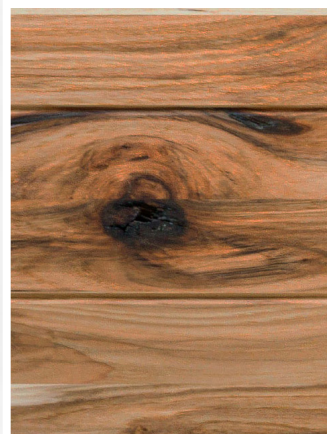

The aesthetic qualities of the wood, such as grain pattern, color, and texture, contribute significantly to the space's interior design and can enhance the overall visual appeal. Ultimately, selecting the appropriate wood species for your doors ensures a harmonious blend of beauty, performance, and practicality; enhancing both the immediate and long-term satisfaction with your space.

**Red Oak**

**White Oak**

**White Oak  
R&Q Sawn**

**Rustic White Oak**

**Hickory**

**Rustic Hickory**

**Cherry**

**Aspen**