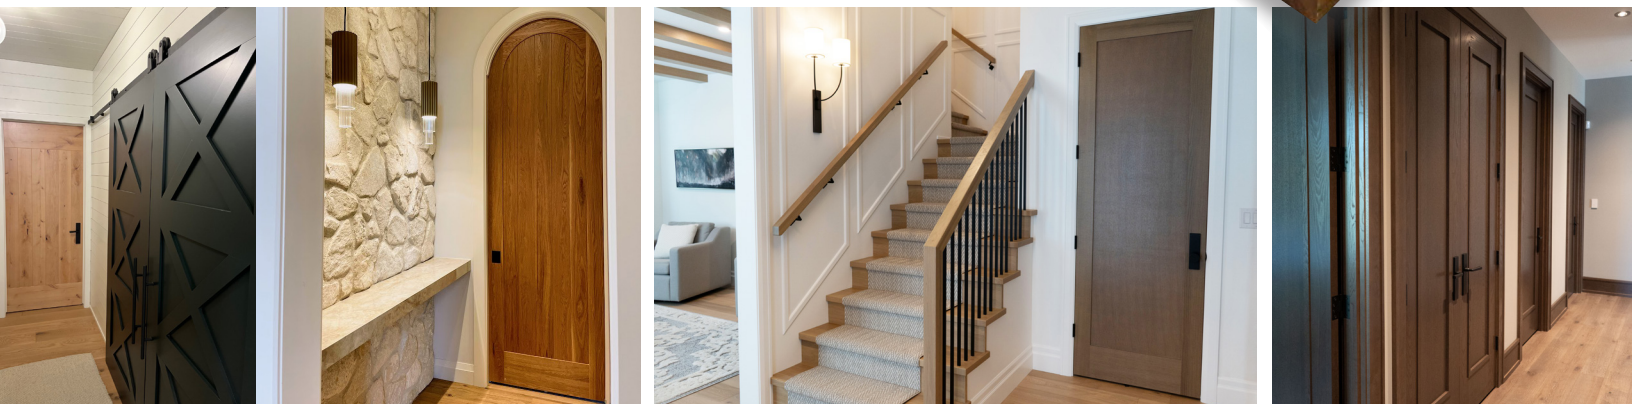

STABILA-CORE

Warped doors and difficulties staining thin veneers are in the past. Our climate versatile engineered core technology provides unsurpassed resistance against warping, twisting, and movement that solid wood doors can endure during their lifetime. Woodland doors are made with luxurious 5/16" FAS solid hardwood faces making them the ideal choice for all interior and high traffic commercial applications.