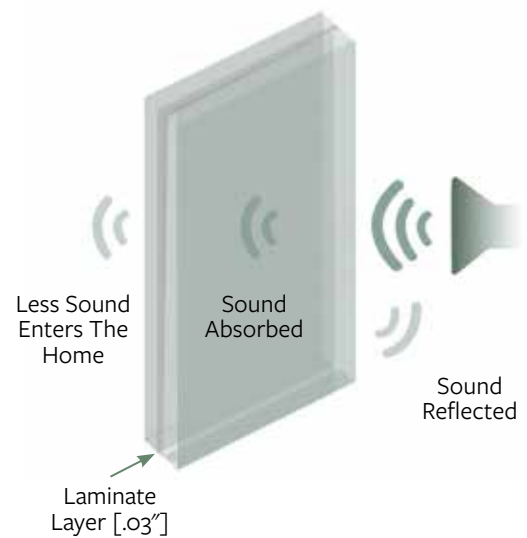

PROTECTOR

Doorglass

Ideal for multi-family and STC requirements.

AVAILABLE IN
COMMODITY
PRIVACY GLASS
GBG
SDL
DECORATIVE

Sound Transmission Class or STC Rating, is a unit of measure describing how much sound is diminished across a partition or window. The higher the STC rating, the higher the noise reduction. Protector laminated doorglass has an STC rating up to 37. Ideal for multifamily housing, urban areas and housing near airports or highways.

STC 28
Without
Protector

STC 37
With
Protector