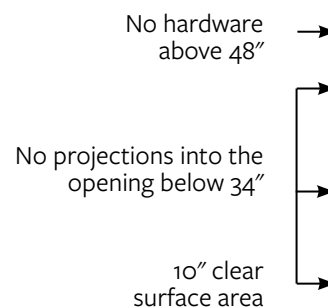

RSL Opens The Door To Everyone

RSL is pleased to offer two doorglass sizes that are Americans with Disabilities Act (ADA) compliant. 22 x 60 white frames for 6' 8" doors and 22 x 76 white frames for 8' doors.

Both sizes are 1-lite injection molded frames which offer any Grills Between Glass configuration.

Door surfaces within 10 inches of the floor or ground must be a smooth surface on the push side extending the full width of the door.