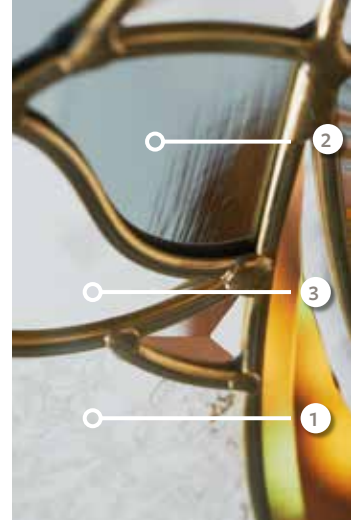

# Bevel Cluster / Embassy

DECORATIVE GLASS

Embassy — Zinc Caming

Bevel Cluster — Brass Caming

**PRIVACY** \_\_\_\_\_

4/5

**TEXTURES** \_\_\_\_\_

- 1. Glue Chip
- 2. Gray Baroque
- 3. Clear Bevel