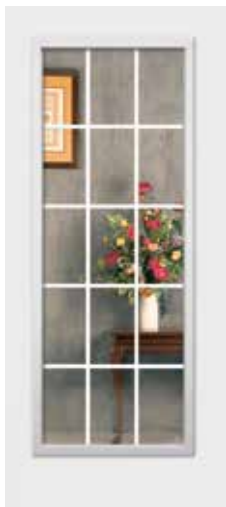

22x64
15 Lite