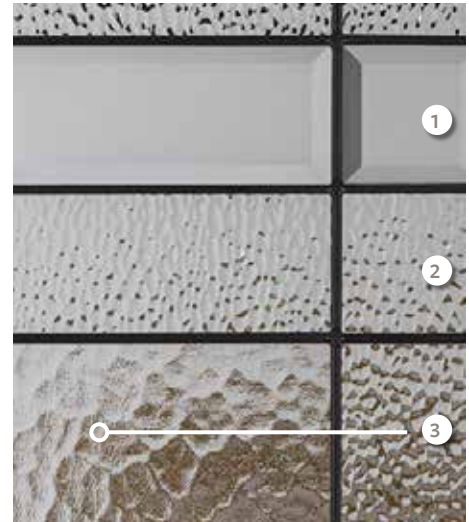

Celeste

DECORATIVE GLASS

PRIVACY _____
4/5

TEXTURES _____
1. Clear Bevel
2. Hammered
3. Feathered

CAMING _____
● Black Patina