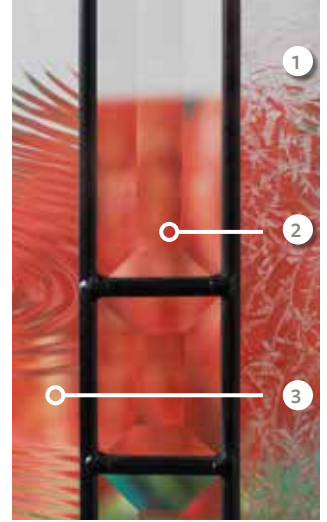

Brigantine — Black Patina Caming

PRIVACY

4/5

TEXTURES

1. Glue Chip
2. Clear Bevels
3. Clear Baroque

CAMING

- Serenity—Zinc
- Taj—Brass
- Brigantine—Black Patina