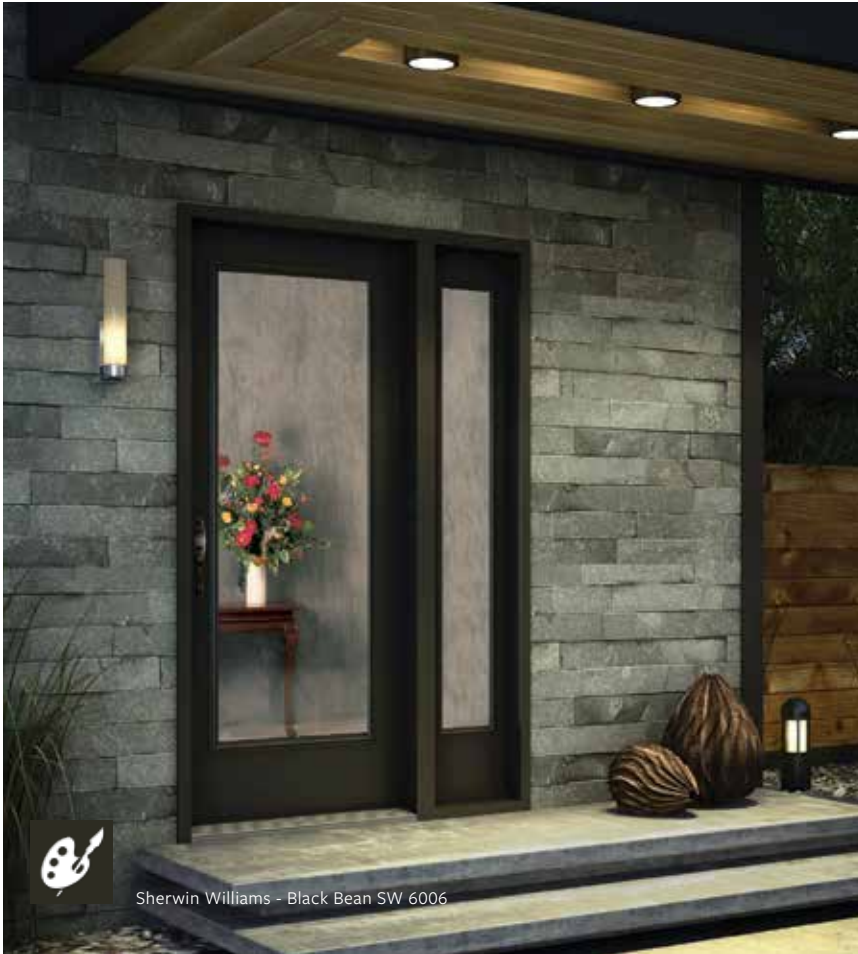

1 Lites

ESSENTIALS

Sherwin Williams - Black Bean SW 6006

e Low-E glass reduces solar heat gain to reduce AC costs in the summer and heating costs in the winter; it also reduces condensation and fabric fading by blocking the majority of harmful ultra-violet rays. The U.S. Green Building Council reports that insulated Low-E glass can reduce air conditioning expenses by 25-35%.