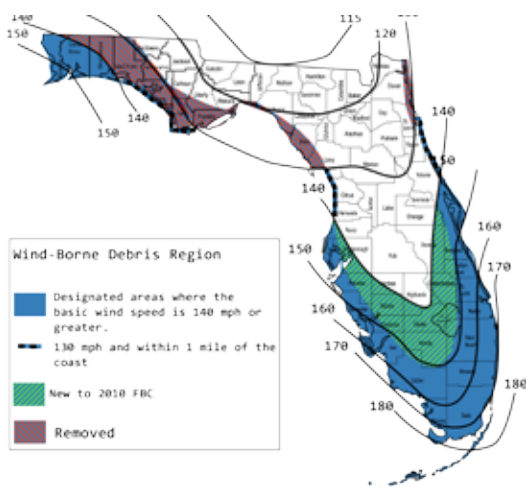

Florida Wind-Borne Debris Region