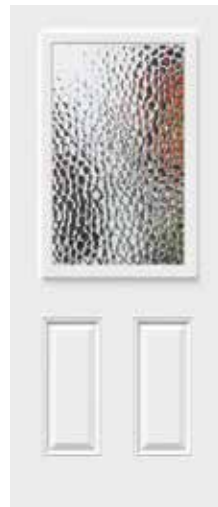

Oceana

PRIVACY GLASS

1

PRIVACY _____
4/5

TEXTURES _____
1. Oceana

PRIVACY GLASS _____

22 x 36