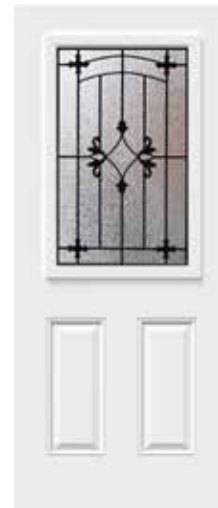

Charleston

WROUGHT IRON GLASS

PRIVACY _____
5/5

TEXTURES _____
1. Hammered
2. 6mm & 8mm Wrought Iron

WROUGHT IRON _____

22 x 36