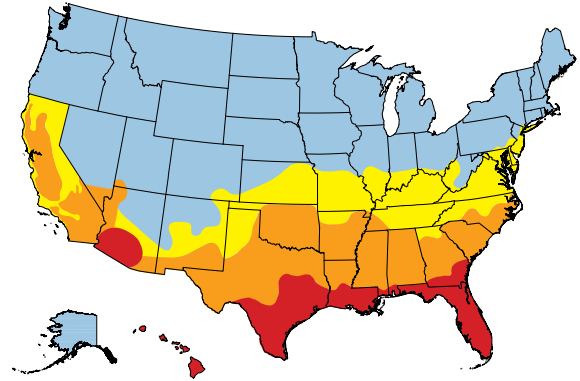

U.S. Energy Star®

CRITERIA FOR DOORS

The U.S. standards include criteria for air leakage.
Swinging doors cannot exceed 0.5 cfm/ft.

Glazing Level	U-Factor	SHGC
Opaque	< or = 0.17	No criteria
< or = 1/2 Doorlight	< or = 0.25	< or = 0.25
	< or 0.40 for Northern and North-Central Zones	
> or = 1/2 Doorlight	< or = 0.30	
	< or = 0.25 for Southern and South-Central Zones	

Climate Zone Map