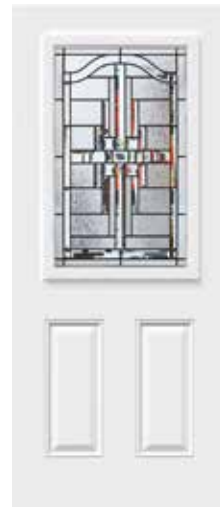

Templar

DECORATIVE GLASS

PRIVACY _____

4/5

TEXTURES _____

1. Granite
2. Clear Bevels
3. Glue Chip
4. Reed

CAMING _____

- Black Patina

22 x 36