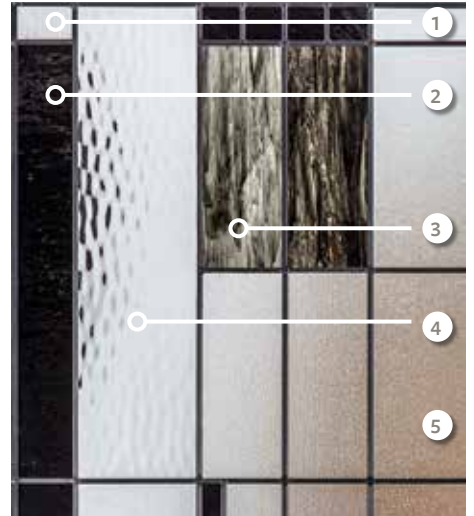

7 x 64

22 x 48

22 x 36

# Onyx

DECORATIVE GLASS

**NEW** New for 2024

Sherwin Williams - Black Bean SW 6006

**PRIVACY** \_\_\_\_\_  
**4/5**

- TEXTURES** \_\_\_\_\_
1. Chord
  2. Black Glass
  3. Black Baroque Glass
  4. Water Glass
  5. Pinhead